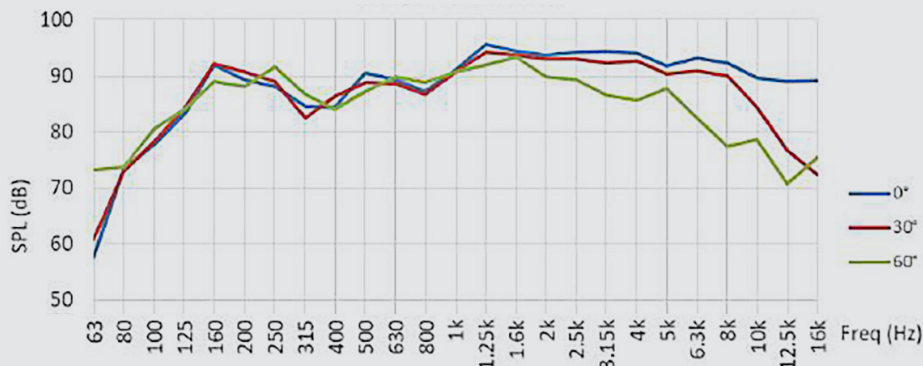

RWSM-DIRECT. Sound Masking Speaker

Specifications	
Power	10 W
Line Voltage	25 V
Sensitivity	91 dB
Enclosure Material	Fireproof ABS plastic
Frequency Response	100 Hz to 10 kHz
Connectors	4mm (5/32") Screw terminals
Driver	13 cm (5") full range
Colour	Black (RAL9011) or white
Weight	1.6 kg (3.5 lbs)
Shipping Weight	1.8 kg (4 lbs)
Box Dimensions	18 x 18 x 29 cm (7 x 7 x 11½")

Frequency Response: