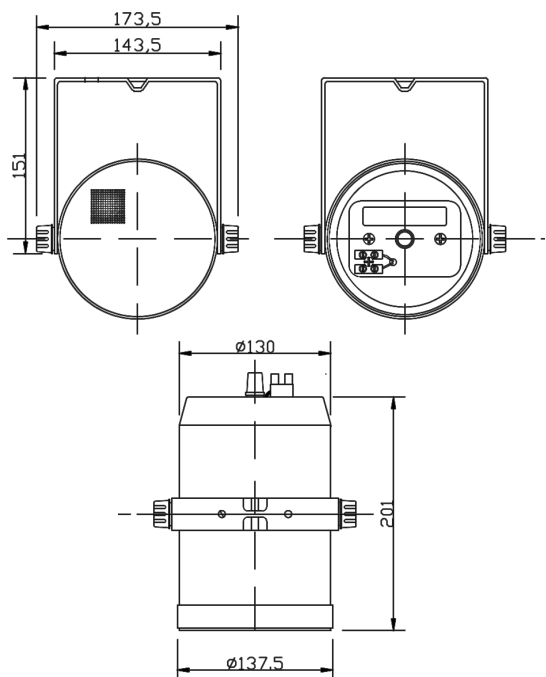

Roadworx Sound Masking Solutions RWSM-DIRECT. (Loudspeaker)

Sound
Masking

Sound Masking Speaker

The RWSM-DIRECT loudspeaker is designed to generate the optimum masking sound for a variety of ceiling conditions.

RWSM-DIRECT. Sound Masking Speaker

| Specifications | |
|--------------------|--------------------------------|
| Power | 10 W |
| Line Voltage | 25 V |
| Sensitivity | 91 dB |
| Enclosure Material | Fireproof ABS plastic |
| Frequency Response | 100 Hz to 10 kHz |
| Connectors | 4mm (5/32") Screw terminals |
| Driver | 13 cm (5") full range |
| Colour | Black (RAL9011) or white |
| Weight | 1.6 kg (3.5 lbs) |
| Shipping Weight | 1.8 kg (4 lbs) |
| Box Dimensions | 18 x 18 x 29 cm (7 x 7 x 11½") |